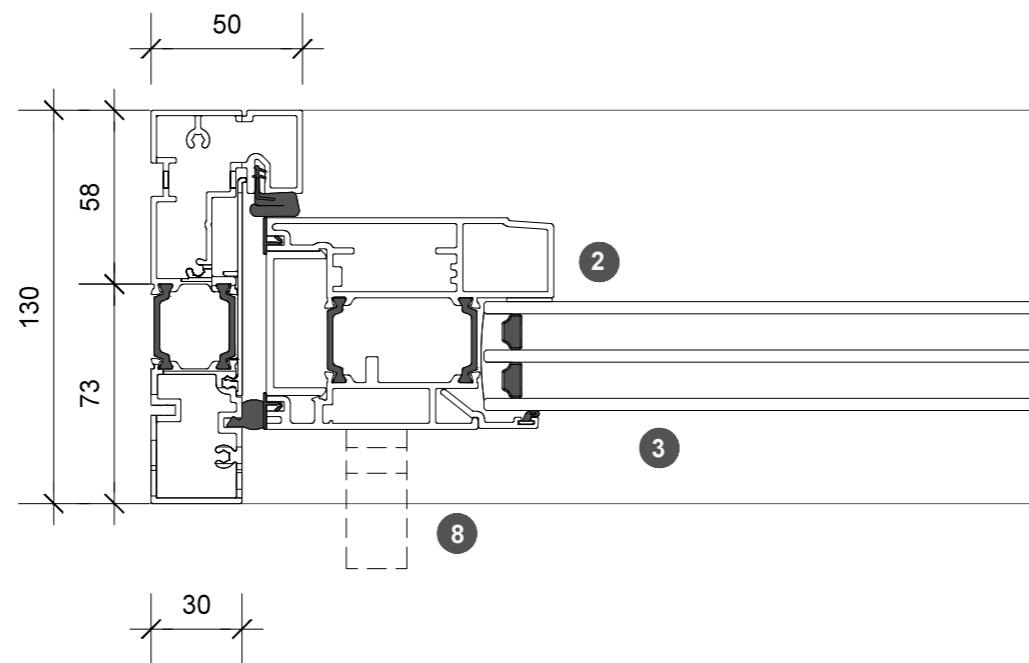

3. head detail

4. sill detail

1. jamb detail

2. jamb detail

- 1 screen/shade box
- 2 door panel stile
- 3 glazing
- 4 top rail
- 5 bottom rail
- 6 screen stile
- 7 screen/blind
- 8 lever handle
- 9 pivot

legend

elevation key

plan key